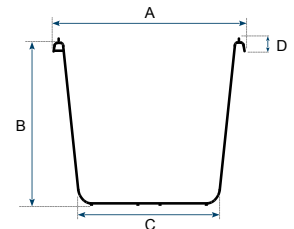

**GRIPLINE-C 12 L bucket, hook handle, C-Scale**

**Basic data:**

Content:	12 L
Weight:	718 Gram
Dimensions tolerance:	± 5 %
Volume / weight tolerance:	± 5 %

**Dimensions:**

Itemcode	EAN	Color	Material	Diameter Top (A)	Height (B)	Diameter Bottom (C)	Height brim including handle (D)	Pallet Quantity
EMMT0120-3001	8713331000947	Blue	PPCO	30,7 cm	23,6 cm	25 cm	25 mm	600 Pieces
EMMT0120-3501	8713331000954	Yellow	PPCO	30,7 cm	23,6 cm	25 cm	25 mm	600 Pieces

**Pallet configuration (800x1200mm)**

Pallet quantity:	600 pcs.
Layers per pallet:	1
Stacks per layer:	11
Total per stack:	50
Stacks on top:	2 x 25
Pallet height:	200 cm

All information is indicative and has been carefully drawn up. Changes in product specifications and images or type errors are reserved.  
No rights can be derived from this information, referring to our terms and conditions.