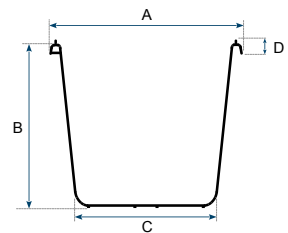

GRIPLINE-L 12 L bucket, knob handle, C-Scale

Basic data:

Content:	12 L
Weight:	350 Gram
Dimensions tolerance:	± 5 %
Volume / weight tolerance:	± 5 %

Dimensions:

Itemcode	EAN	Color	Material	Diameter Top (A)	Height (B)	Diameter Bottom (C)	Height brim including handle (D)	Pallet Quantity
EMM00120-6003	8713331001562	Black	LDPE	31,5 cm	25,4 cm	24,5 cm	25 mm	600 Pieces
EMM00120-6500	8713331001609	Grey	PPCO	31,5 cm	25,4 cm	24,5 cm	25 mm	600 Pieces
EMM00120-6600	8713331001616	Green	PPCO	31,5 cm	25,4 cm	24,5 cm	25 mm	600 Pieces
EMM00120-6700	8713331001623	Blue	PPCO	31,5 cm	25,4 cm	24,5 cm	25 mm	600 Pieces
EMM00120-6800	8713331001630	Yellow	PPCO	31,5 cm	25,4 cm	24,5 cm	25 mm	600 Pieces
EMM00120-6850	8713331001647	Orange	PPCO	31,5 cm	25,4 cm	24,5 cm	25 mm	600 Pieces
EMM00120-6900	8713331001654	Red	PPCO	31,5 cm	25,4 cm	24,5 cm	25 mm	600 Pieces
EMM00120-6950	8713331001661	White	PPCO	31,5 cm	25,4 cm	24,5 cm	25 mm	600 Pieces

Pallet configuration (800x1200mm)

Pallet quantity:	600 pcs.
Layers per pallet:	1
Stacks per layer:	11
Total per stack:	50
Stacks on top:	2 x 25
Pallet height:	140 cm

All information is indicative and has been carefully drawn up. Changes in product specifications and images or type errors are reserved.
No rights can be derived from this information, referring to our terms and conditions.