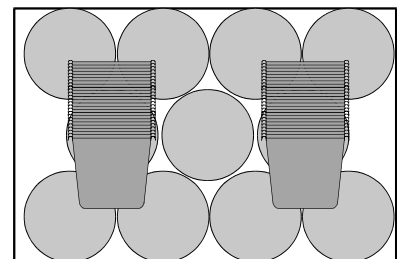

GRIPLINE-L 12 L bucket, knob handle, C-Scale

Basic data:

Content:	12 L
Weight:	350 Gram
Dimensions tolerance:	± 5 %
Volume / weight tolerance:	± 5 %

Dimensions:

Itemcode	EAN	Color	Material	Diameter Top (A)	Height (B)	Diameter Bottom (C)	Height brim including handle (D)	Pallet Quantity
EMM00120-6003	8713331001562	Black	LDPE	31,5 cm	25,4 cm	24,5 cm	25 mm	600 Pieces
EMM00120-6500	8713331001609	Grey	PPCO	31,5 cm	25,4 cm	24,5 cm	25 mm	600 Pieces
EMM00120-6600	8713331001616	Green	PPCO	31,5 cm	25,4 cm	24,5 cm	25 mm	600 Pieces
EMM00120-6700	8713331001623	Blue	PPCO	31,5 cm	25,4 cm	24,5 cm	25 mm	600 Pieces
EMM00120-6800	8713331001630	Yellow	PPCO	31,5 cm	25,4 cm	24,5 cm	25 mm	600 Pieces
EMM00120-6850	8713331001647	Orange	PPCO	31,5 cm	25,4 cm	24,5 cm	25 mm	600 Pieces
EMM00120-6900	8713331001654	Red	PPCO	31,5 cm	25,4 cm	24,5 cm	25 mm	600 Pieces
EMM00120-6950	8713331001661	White	PPCO	31,5 cm	25,4 cm	24,5 cm	25 mm	600 Pieces

Pallet configuration (800x1200mm)

Pallet quantity:	600 pcs.
Layers per pallet:	1
Stacks per layer:	11
Total per stack:	50
Stacks on top:	2 x 25
Pallet height:	140 cm

All information is indicative and has been carefully drawn up. Changes in product specifications and images or type errors are reserved.
No rights can be derived from this information, referring to our terms and conditions.