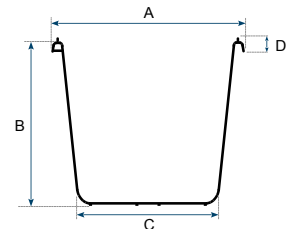

**GRIPLINE-X 20 L bucket, hook handle, C-Scale**

**Basic data:**

Content:	20 L
Weight:	865 Gram
Dimensions tolerance:	± 5 %
Volume / weight tolerance:	± 5 %

**Dimensions:**

Itemcode	EAN	Color	Material	Diameter Top (A)	Height (B)	Diameter Bottom (C)	Height brim including handle (D)	Pallet Quantity
EMM00200-0401	8713331249841	Black	LDPE	36,4 cm	29 cm	29 cm	25 mm	720 Pieces
EMM00200-3001	8713331108582	Natural	MDPE+HDPE	36,4 cm	29 cm	29 cm	25 mm	720 Pieces

**Pallet configuration (1000x1200mm)**

Itemcode:	EMM00200-0401	
Pallet quantity:	720 pcs.	
Layers per pallet:	1	
Stacks per layer:	9	
Total per stack:	70	
Stacks on top:	3 x 30	
Pallet height:	200 cm	

**Pallet configuration (1000x1200mm)**