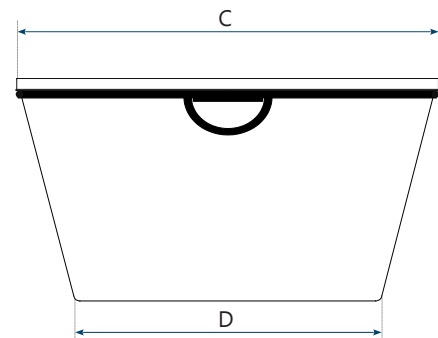

## GRIPLINE-C 200 L rectangular tub

### Basic data:

Content:	200 L
Weight:	17 Kilogram
Dimensions tolerance:	± 5 %
Volume / weight tolerance:	± 5 %

### Dimensions:

Itemcode	EAN	Color	Material	Length Top (A)	Length Bottom (B)	Width Top (C)	Width Bottom (D)	Height (E)	Pallet Quantity
BAKT2000-8002	8713331001203	Blue	HDPE	100 cm	80 cm	67 cm	47 cm	49 cm	25 Pieces
BAKT2000-8102	8713331003146	Yellow	HDPE	100 cm	80 cm	67 cm	47 cm	49 cm	25 Pieces

### Pallet configuration (800x1200mm)

Pallet quantity:	25 pcs.	
Layers per pallet:	1	
Stacks per layer:	1	
Total per stack:	25	
Pallet height:	170 cm	

All information is indicative and has been carefully drawn up. Changes in product specifications and images or type errors are reserved.  
No rights can be derived from this information, referring to our terms and conditions.