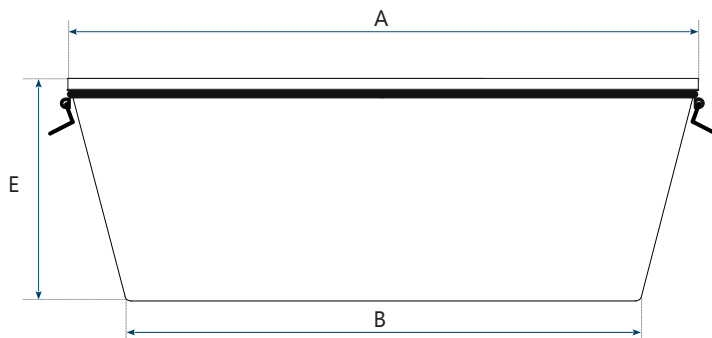

## GRIPLINE-C 200 L rectangular tub

### Basic data:

Content:	200 L
Weight:	17 Kilogram
Dimensions tolerance:	± 5 %
Volume / weight tolerance:	± 5 %

### Dimensions:

Itemcode	EAN	Color	Material	Length Top (A)	Length Bottom (B)	Width Top (C)	Width Bottom (D)	Height (E)	Pallet Quantity
BAKT2000-8002	8713331001203	Blue	HDPE	100 cm	80 cm	67 cm	47 cm	49 cm	25 Pieces
BAKT2000-8102	8713331003146	Yellow	HDPE	100 cm	80 cm	67 cm	47 cm	49 cm	25 Pieces

### Pallet configuration (800x1200mm)

Pallet quantity:	25 pcs.	
Layers per pallet:	1	
Stacks per layer:	1	
Total per stack:	25	
Pallet height:	170 cm	

All information is indicative and has been carefully drawn up. Changes in product specifications and images or type errors are reserved.  
No rights can be derived from this information, referring to our terms and conditions.