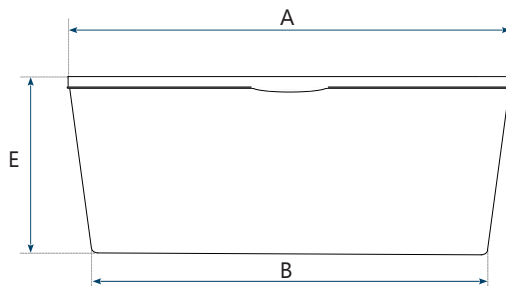

GRIPLINE-O 65 Rectangular tub, 4 grips, C-Scale

Basic data:

Content:	60 L
Weight:	2005 Gram
Dimensions tolerance:	± 5 %
Volume / weight tolerance:	± 5 %

Dimensions:

Itemcode	EAN	Color	Material	Length Top (A)	Length Bottom (B)	Width Top (C)	Width Bottom (D)	Height (E)	Pallet Quantity
BAK00650-0001	8713331610665	Black	LDPE	73 cm	60 cm	42 cm	29 cm	29,4 cm	210 Pieces
BAK00650-3002	8713331006147	Blue	PHC	73 cm	60 cm	42 cm	29 cm	29,4 cm	210 Pieces

Pallet configuration (800x1200mm)

Pallet quantity:	210 pcs.	
Layers per pallet:	1	
Stacks per layer:	3	
Total per stack:	70	
Pallet height:	215 cm	

All information is indicative and has been carefully drawn up. Changes in product specifications and images or type errors are reserved.
No rights can be derived from this information, referring to our terms and conditions.