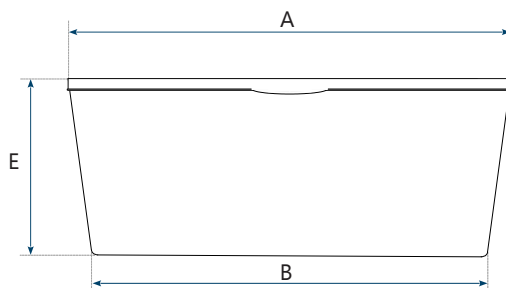

GRILINE-O 90 Rectangular tub, 4 grips, C-Scale

Basic data:

Content:	80 L
Weight:	2400 Gram
Dimensions tolerance:	± 5 %
Volume / weight tolerance:	± 5 %

Dimensions:

Itemcode	EAN	Color	Material	Length Top (A)	Length Bottom (B)	Width Top (C)	Width Bottom (D)	Height (E)	Pallet Quantity
BAK00900-0001	8713331610900	Black	LDPE	81 cm	67 cm	50 cm	36 cm	29,7 cm	210 Pieces
BAK00900-1003	8713331002514	Blue	PHC	81 cm	67 cm	50 cm	36 cm	29,7 cm	210 Pieces

Pallet configuration (1000x1200mm)

Pallet quantity:	210 pcs.	
Layers per pallet:	1	
Stacks per layer:	3	
Total per stack:	70	
Pallet height:	210 cm	

All information is indicative and has been carefully drawn up. Changes in product specifications and images or type errors are reserved.
 No rights can be derived from this information, referring to our terms and conditions.