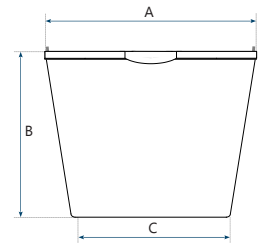

## GRILINE-C 45 L tub, lifting handle

### Basic data:

Content:	45 L
Weight:	1883 Gram
Dimensions tolerance:	± 5 %
Volume / weight tolerance:	± 5 %

### Dimensions:

Itemcode	EAN	Color	Material	Diameter Top (A)	Height (B)	Diameter Bottom (C)	Pallet Quantity
KUIT0450-3001	8713331000985	Blue	PPCO	51,1 cm	32 cm	38,5 cm	140 Pieces
KUIT0450-3501	8713331001005	Yellow	PPCO	51,1 cm	32 cm	38,5 cm	140 Pieces

### Pallet configuration (1000x1200mm)

Pallet quantity:	140 pcs.	
Layers per pallet:	1	
Stacks per layer:	4	
Total per stack:	35	
Pallet height:	190 cm	

All information is indicative and has been carefully drawn up. Changes in product specifications and images or type errors are reserved.  
No rights can be derived from this information, referring to our terms and conditions.